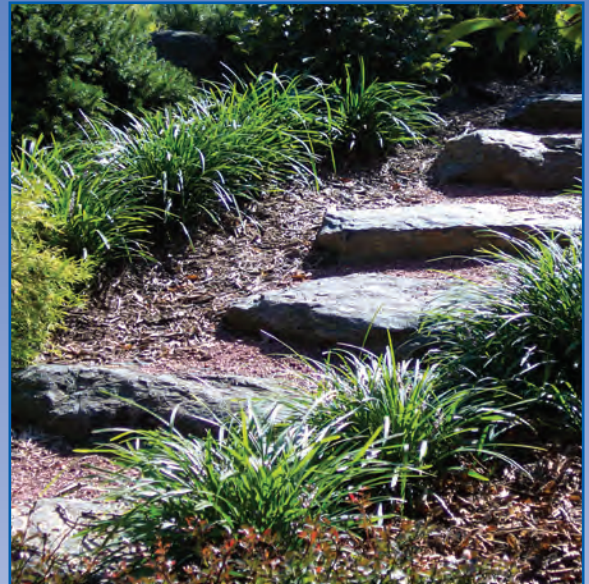

### **Description:**

Aqua Blue Boulders are a great addition to any water feature or garden. The deep blue color of these Gneiss Granite Boulders add a richness of color to a waterscape that no other stone can approach. They are streaked with faint white veining and some occasional rust. Shapes vary and will include jagged or rounded edges.

### **Characteristics:**

Size: 12" to 18"

18" to 24"

24" to 36"

Color: Deep blue with some white and rust brown streaking

Packaged: Palletized or bulk

### **Complimentary Stone:**

These boulders compliment granite boulders in streams and ponds. They go equally well with 1"-4" Local Wash and River Boulders in the same setting. Aqua Blue Boulders also make a great accent piece by themselves or in small groupings in garden beds.