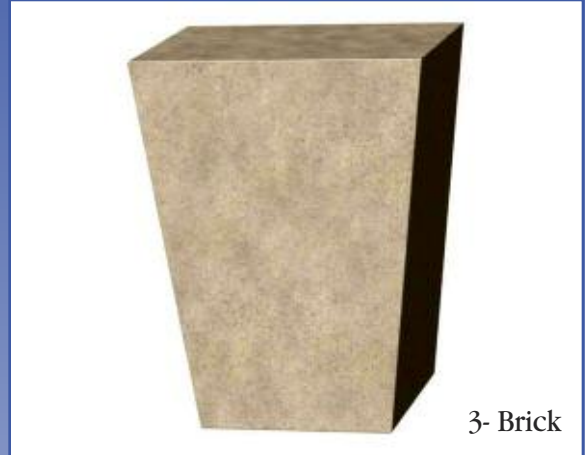

Keystones

LANG
STONE

Since 1856

707 Short St., Columbus, OH 43215

614/228-5489 • 1-800/589-LANG

Hours: M-F 7:30 - 5 / Sat. 8 - Noon

www.langstone.com

© 2009 Lang Stone Co. Version 5-09