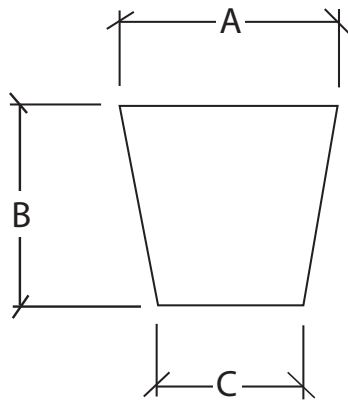

## Description:

Our Indiana Limestone Keystones add elegance and an enduring quality to residential and commercial projects. The wedge shaped stone placed in the crown of an arch completes the structural integrity of the opening.

## Sizes:

**Dimensions:** 3-Brick — 6" x 7 5/8" x 4"  
4-Brick — 9" x 10 3/8" x 6"  
5-Brick — 12" x 12 7/8" x 8"  
(measurements A x B x C)

**Thickness:** 4"

*Custom Sizes Available*