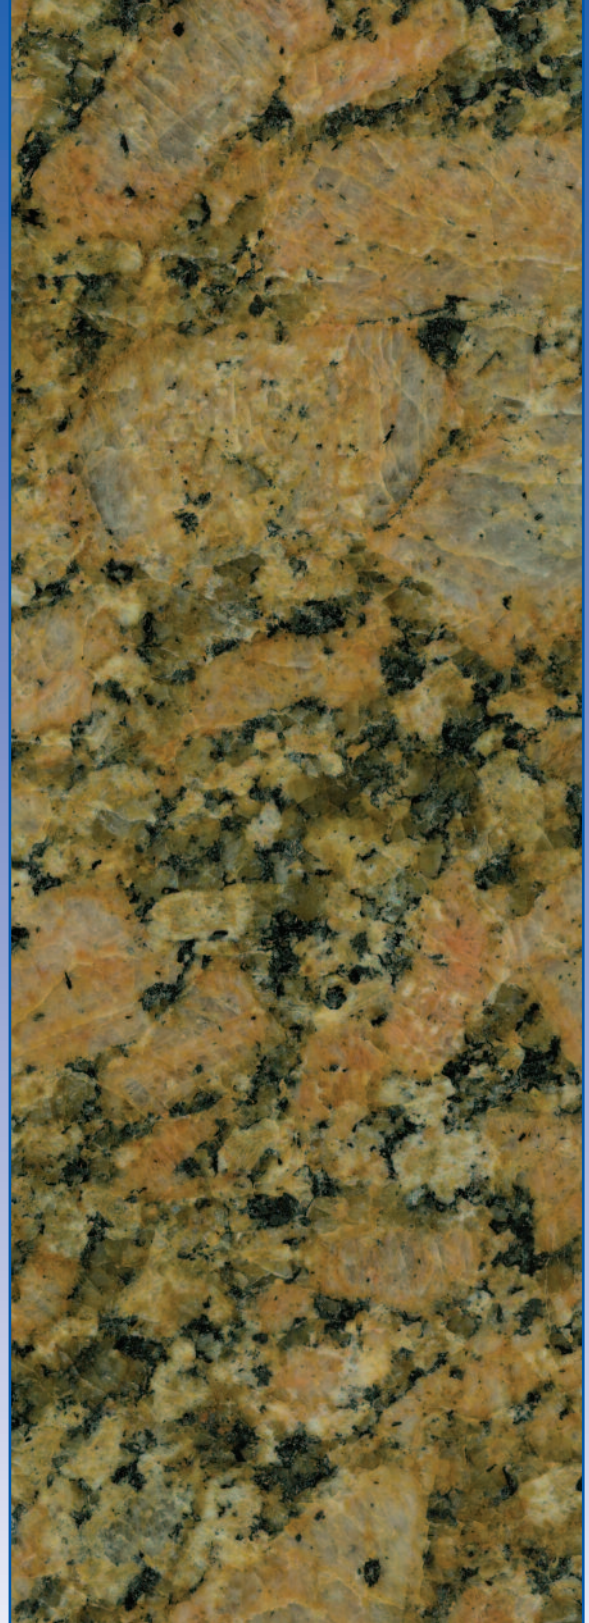

Giallo Fiorito

LANG
STONE

Since 1856

707 Short St., Columbus, OH 43215

614/228-5489 • 1-800/589-LANG

Hours: M-F 7:30 - 5 / Sat. 8 - Noon

www.langstone.com

© 2010 Lang Stone Co. Version 3-10