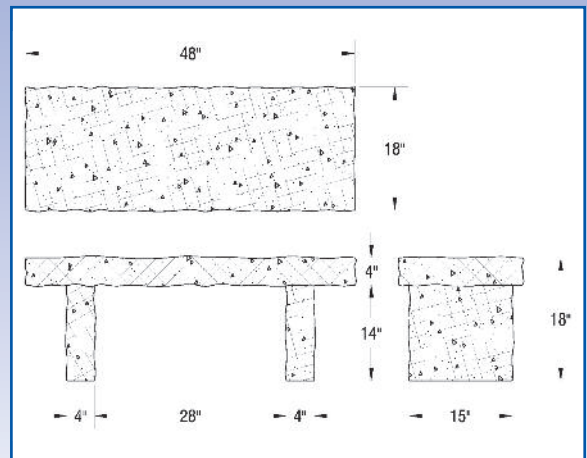

Dimensions: 4 feet long, 15" wide, 18" high.

Material: Indiana Limestone, sawn and sanded surfaces

Weight: 230 lbs.

Curved Leg Limestone

Rustic Bench

Rustic Bench:

Rustic Benches are constructed of natural stone slabs with matching legs. The edges are split. The top is a natural cleft surface. Available in buff, tans and browns.

Dimensions: 4 feet long, 18" wide, approximately 18" high

Material: Natural stone slabs, split and natural bed faces and edges

Weight: Approximately 600 lbs.

Curved Leg with Beveled Edge

Rustic Bench

LANG
STONE