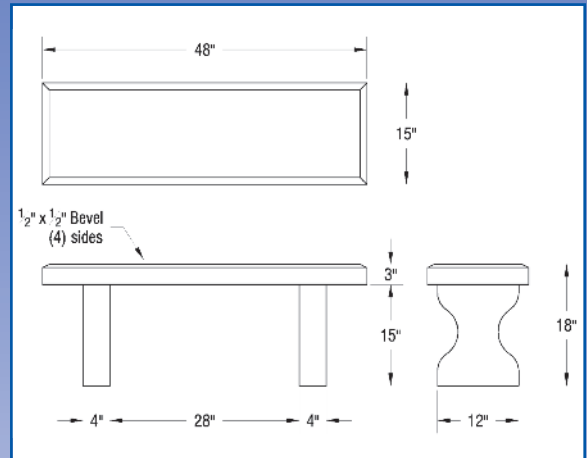

Dimensions: 4 feet long, 15" wide, 18" high.

Material: Indiana Limestone, sawn and sanded surfaces

Weight: 230 lbs.

Curved Leg Limestone

Rustic Bench

Rustic Bench:

Rustic Benches are constructed of natural stone slabs with matching legs. The edges are split. The top is a natural cleft surface. Available in buff, tans and browns.

Dimensions: 4 feet long, 18" wide, approximately 18" high

Material: Natural stone slabs, split and natural bed faces and edges

Weight: Approximately 600 lbs.

Curved Leg with Beveled Edge

Rustic Bench

LANG
STONE