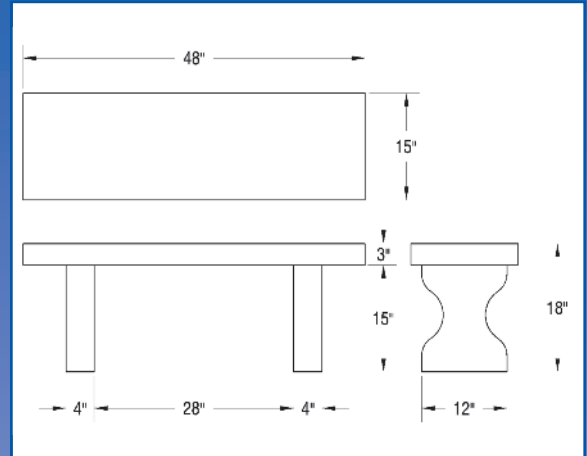

Dimensions: 4 feet long, 15" wide, 18" high.

Material: Indiana Limestone, sawn and sanded surfaces

Weight: 230 lbs.

Curved Leg Limestone

Rustic Bench

Rustic Bench:

Rustic Benches are constructed of natural stone slabs with matching legs. The edges are split. The top is a natural cleft surface. Available in buff, tans and browns.

Dimensions: 4 feet long, 18" wide, approximately 18" high

Material: Natural stone slabs, split and natural bed faces and edges

Weight: Approximately 600 lbs.

Curved Leg with Beveled Edge

Rustic Bench

LANG
STONE