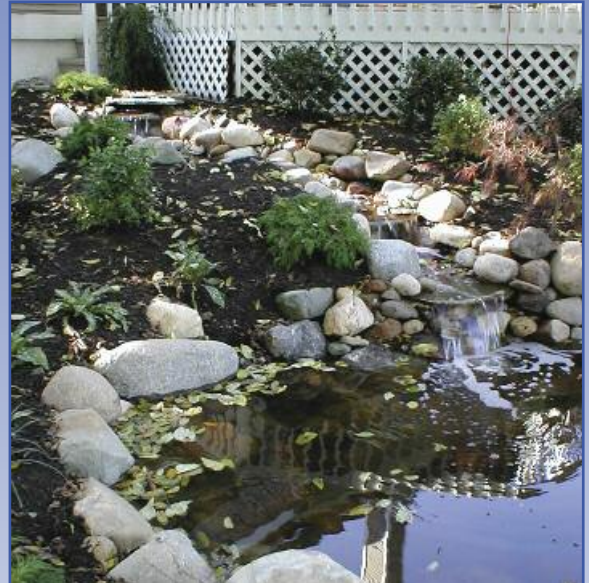

Limestone Boulders

Description:

Limestone Boulders come in a wide range of rugged, blocky shapes. The primary color is a brown to gray markings. They make a bold statement by themselves as an accent piece or when fitted together with other boulders and thin wallstone, they create a visually massive wall.

Characteristics:

Thickness: To 30"

Size Range: Up to +/- 2' x 5'

Color: Buff with some gray.

LANG
S T O N E

Since 1856

707 Short St., Columbus, OH 43215

614/228-5489 • 1-800/589-LANG