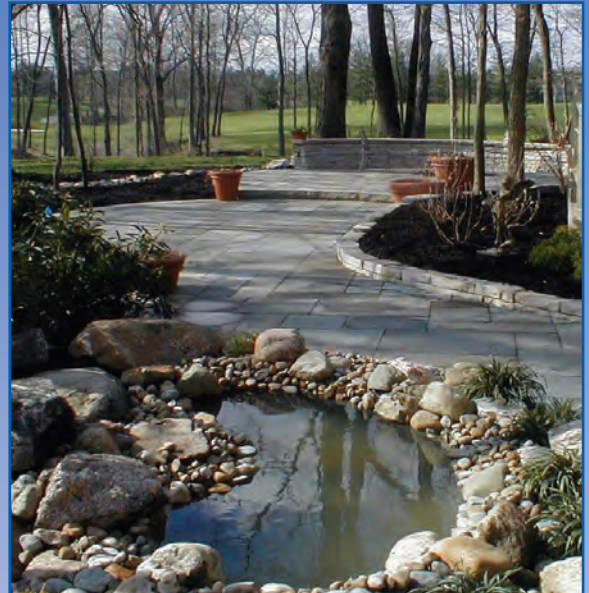

River Boulders

Description:

River Boulders, or Cobbles, are primarily round, granite pieces, in colors ranging from red to green to gray and may include some rounded limestone boulders. They make great accents to any garden bed and can often be found mixed into stream and pond designs. In a more structured look, they make a nice edge for perennial beds and can also be used as a masonry veneer.

Characteristics:

Rounded boulders

Size: 5" to 8" or 8" to 14"

Color: Pinks, greens and grays

Type: Granite

Packaged: Palletized

Complimentary Stone:

River Cobbles blend nicely with 1" to 4" Local Wash Gravel in stream and pond work. Their wide color range makes it easy to mix with other stones such as Ottawa™ Buff Flagging or Ohio Gold Wallstone.