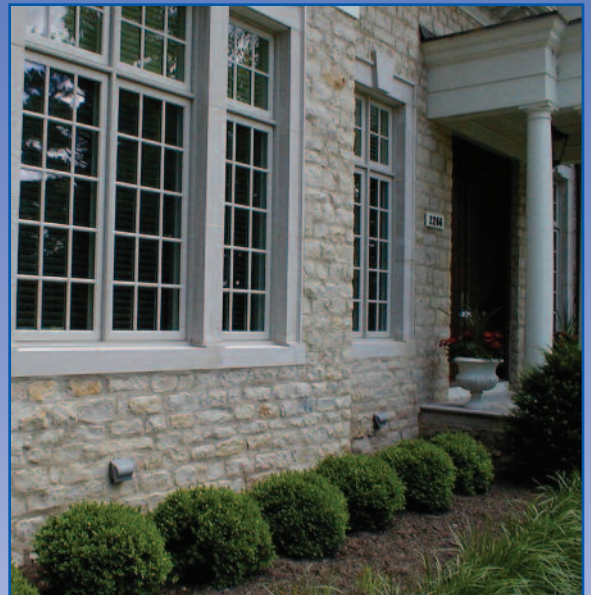

SPLIT VENEER

Olen Valley® Split

Description:

For an instant expression of age and permanence, no other stone delivers better results. With a rugged texture, light buff/gray color and unique fossil characteristics, Olen Valley® Split Veneer is a well suited stone for everything from the grandest estate home to the coziest back yard fire pit.

Characteristics:

Stone Type: Limestone

Color: Buff to soft brown, fossils

Shape: Standard Split Veneer,

2" to 6" rise x 12" to 24" lengths

4" to 5" bed depth

Finish: Natural Split

Also available in Natural Thin Veneer.