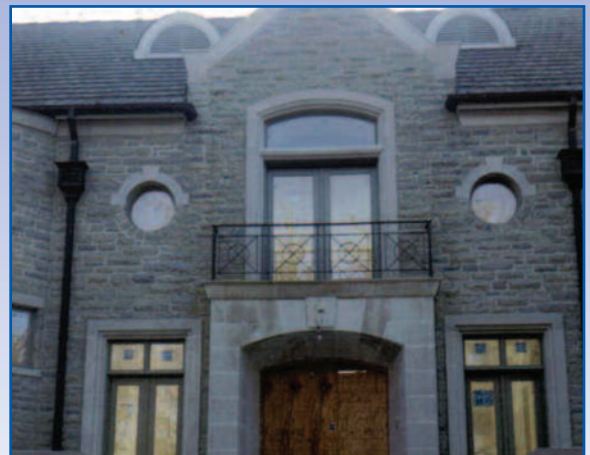

SPLIT VENEER

Shoreline® Blue Vein Split

Description:

Shoreline® Blue Vein Split Veneer is a very elegant stone. It graces a home with a clean buff color marked with a subtle blue vein. This stone easily fits into any setting and blends well with a wide variety of architectural styles.

Characteristics:

Stone Type: Limestone

Color: Buff to tan with some bluish gray

Shape: Standard Split Veneer

2" to 6" rise x 12" to 24" lengths

4" to 5" bed depth

Finish: Natural Split

Also available in Natural Thin Veneer.