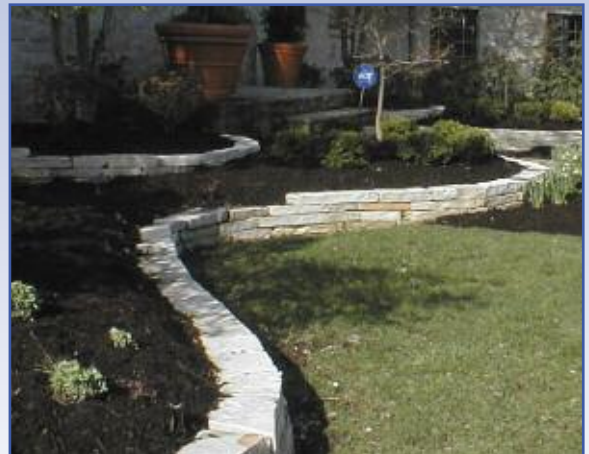

Description:

The clean lines and light buff appearance of this stone makes it a popular choice for designers who want to make a distinctive statement in the landscape. Primarily a light buff stone, some gray will be evident as well as occasional seam faces of brown and tan. It gets its smooth designation from the smooth clean face of the stone.

Characteristics:

Flat, irregular shaped stone, suitable for stacking

Thickness: Natural bed, 2" - 3" or 3" - 5"

Size: Split at 8" depth, random lengths

Color: Buff to whitish gray

Coverage: 20 - 22 sf/ton

Type: Limestone

Package: Palletized

WALLSTONE

Ottawa® Buff Pre-Split Wallstone Smooth

Since 1856

707 Short St., Columbus, OH 43215

614/228-5489 • 1-800/589-LANG

Hours: M-F 7:30 - 5 / Sat. 8 - Noon

www.langstone.com