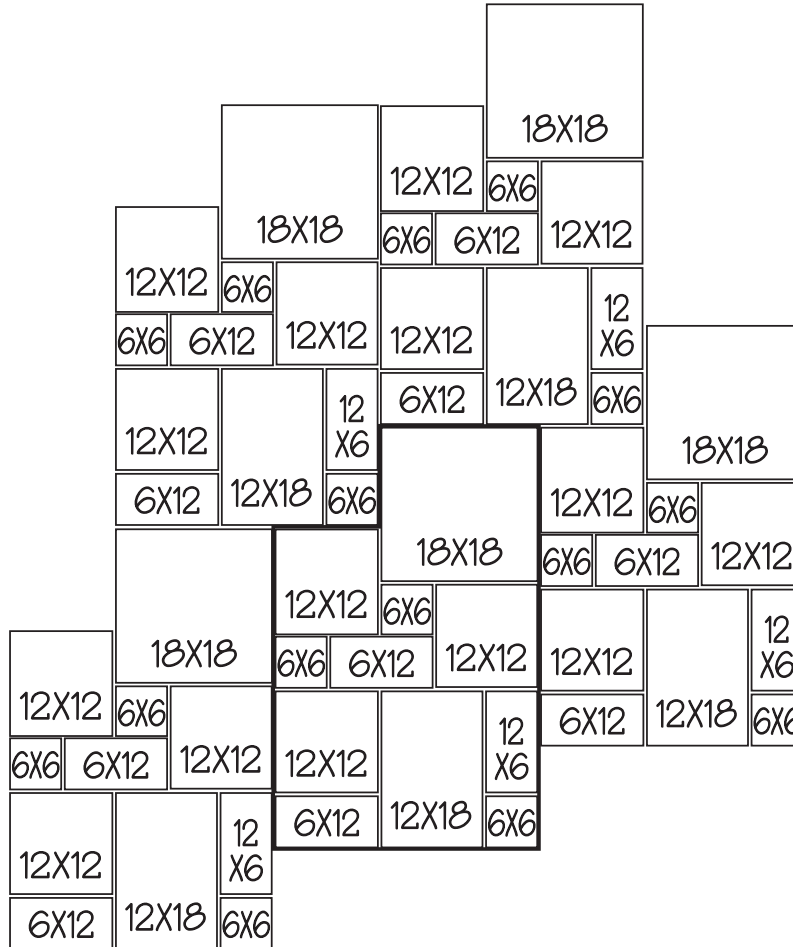

STONE PAVING/FLAGGING

LANG 17 - ASHLAR PATTERN Niagara Buff Paving 90 Sq. Ft. Repeating Pattern

<i>Quantity (per 100 SF)</i>	<i>Size</i>	<i>Qty. per 9 SF (Repeat Pattern)</i>
33	6 x 6	3
33	6 x 12	3
34	12 x 12	3
11	12 x 18	1
11	18 x 18	1

Note: Stone is cut to nominal size. Stone may vary in thickness and size.

LANG
STONE

Since 1856

707 Short St., Columbus, OH 43215
614/228-5489 • 1-800/589-LANG

Hours: M-F 7:30 - 5 / Sat. 8 - Noon

www.langstone.com © 2011 Lang Stone Co. Version 6-11